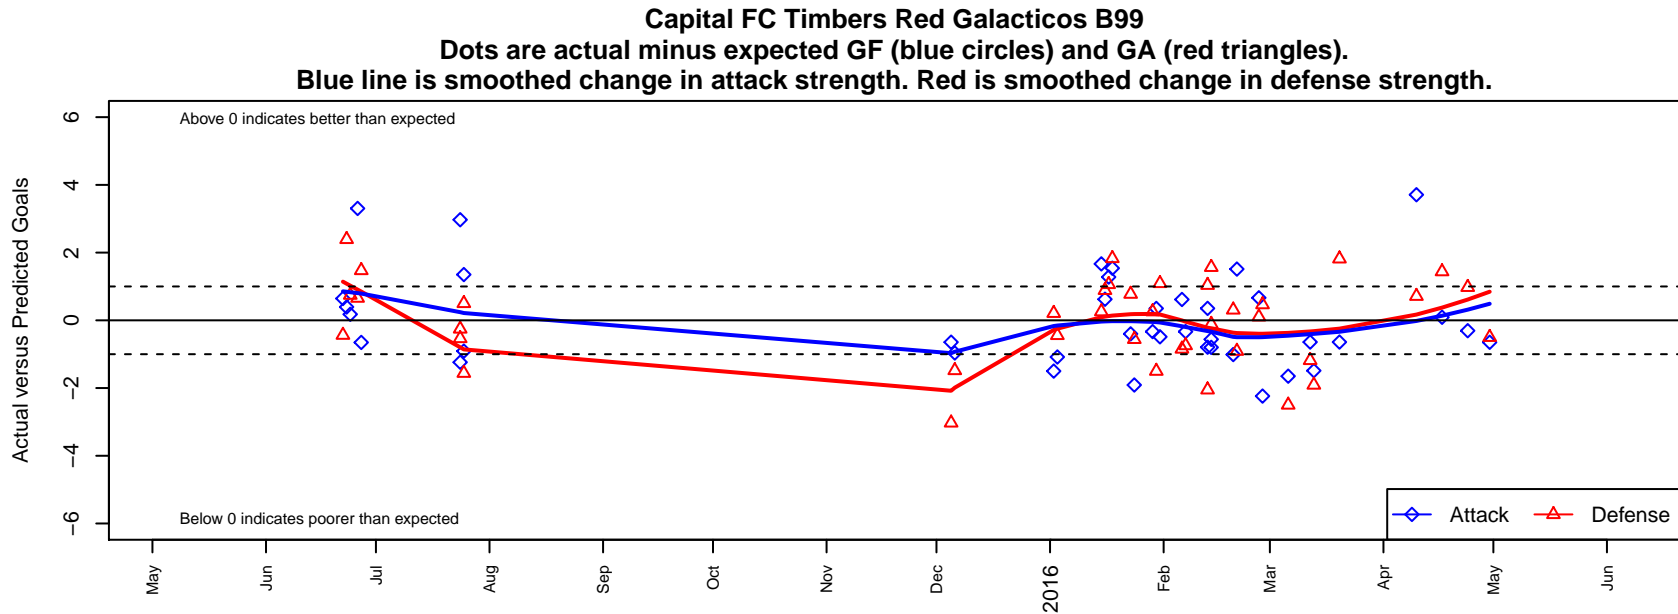

Capital FC Timbers Red Galacticos B99

Capital FC
 Salem, OR
 B99 total strength=1646
 attack=21.46 defense=16.44
 fall league = PTT B99 Premier Green
 notes= was CFC Galacticos

alt names used:
 Capital FC Timbers 99 Red (OR) (FWNW)
 Capital FC Timbers Boys 99 Red
 CAPITAL FC TIMBERS BOYS 1999 RED (OR)
 Capital FC Timbers Boys 99 Red
 Capital FC Timbers BU16 Galactios
 Capital FC Timbers Boys 99 Red
 CAPITAL FC TIMBERS RED

**attack and defense variance (black dot)
relative to other teams
and top 10 in region**

**attack and defense rating
relative to others at age
and all opponents in last 13 months**

Performance relative to 13 month average