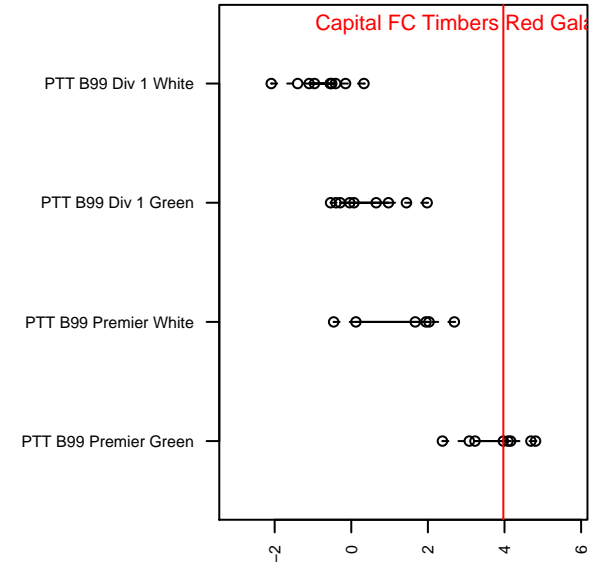

Capital FC Timbers Red Galacticos B99

Capital FC
 Salem, OR
 B99 total strength=1646
 attack=21.46 defense=16.44
 fall league = PTT B99 Premier Green
 notes= was CFC Galacticos

alt names used:
 Capital FC Timbers 99 Red (OR) (FWNW)
 Capital FC Timbers Boys 99 Red
 CAPITAL FC TIMBERS BOYS 1999 RED (OR)
 Capital FC Timbers Boys 99 Red
 Capital FC Timbers BU16 Galactios
 Capital FC Timbers Boys 99 Red
 CAPITAL FC TIMBERS RED

Venues played:
 2015 Far West Regionals U15
 2015 Oswego Nike Cup Gold U16
 2015 FWRL B99
 2015 Portland Winter Showcase U16
 2015 PTT B99 Premier Green
 2015 Vegas Mayors Showcase GENERATION ,
 2015 OYS State Cup B99

**attack and defense variance (black dot)
relative to other teams
and top 10 in region**

**attack and defense rating
relative to others at age
and all opponents in last 13 months**

Performance relative to 13 month average